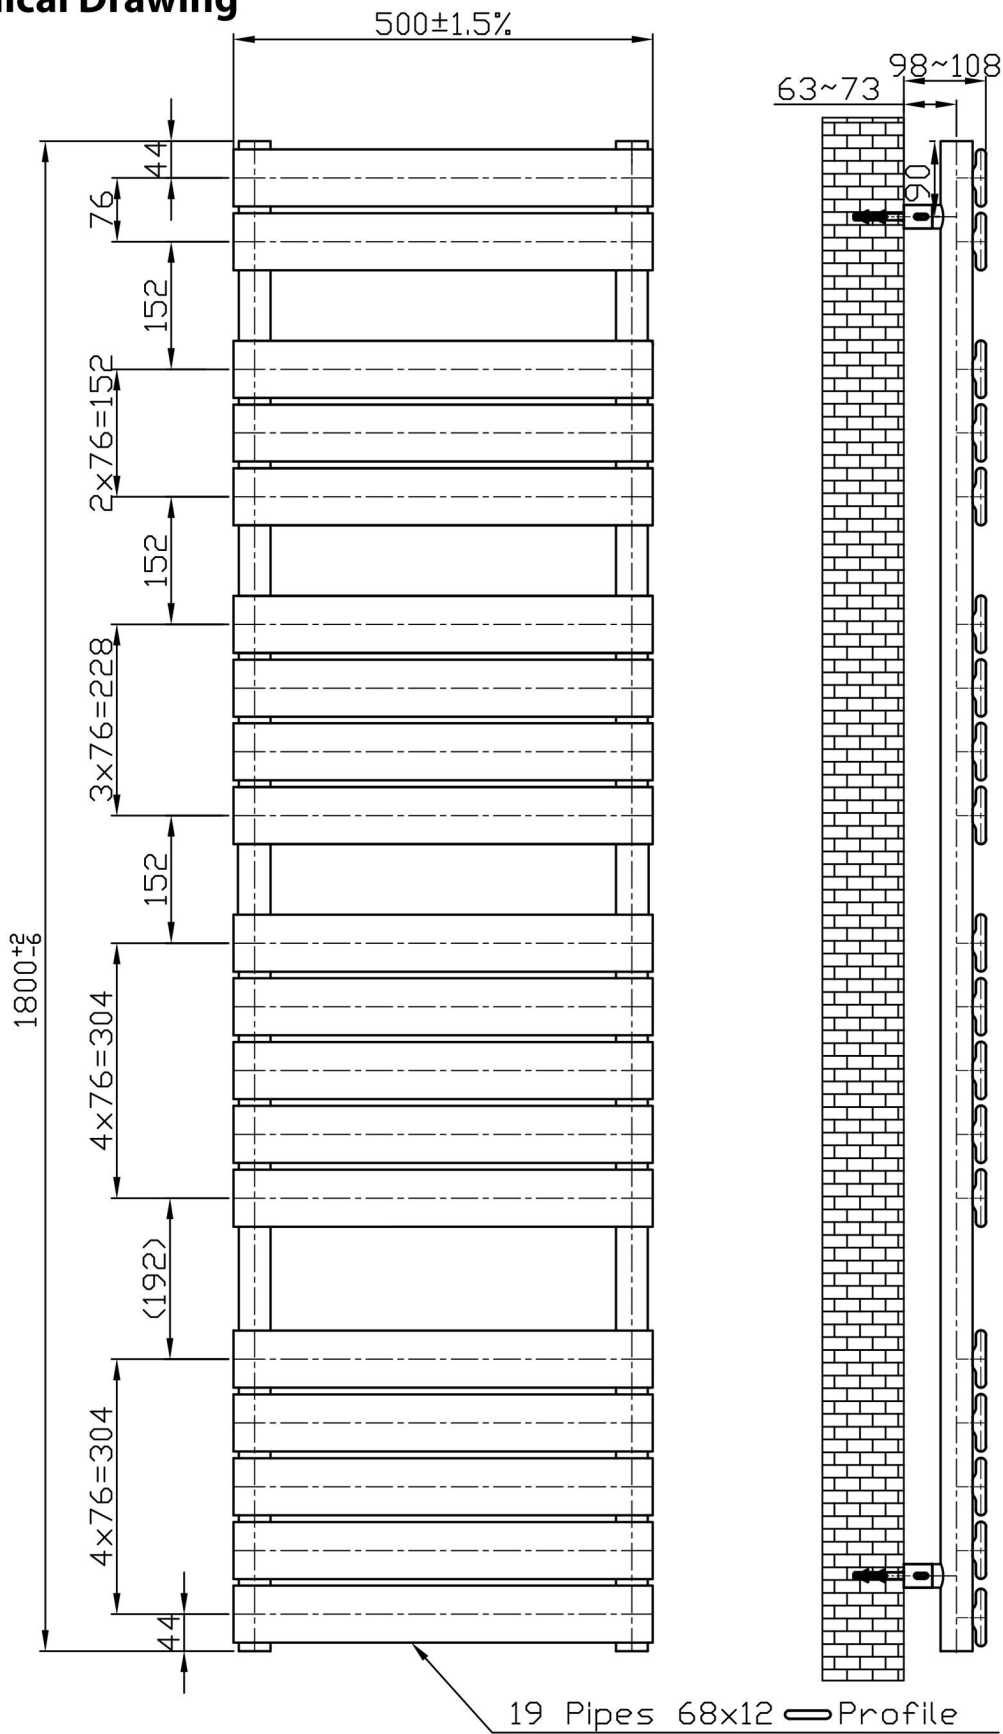

Staverton Tube on Tube Straight 1800 x 500mm

Painted / Chrome
Technical Drawing

Unit:mm

Eastbrook 
Eastbrook Road, Gloucester GL4 3DB
Technical Helpline : 01452 317890
Mon - Fri / 8am - 5pm
Email : technical@eastbrookco.com